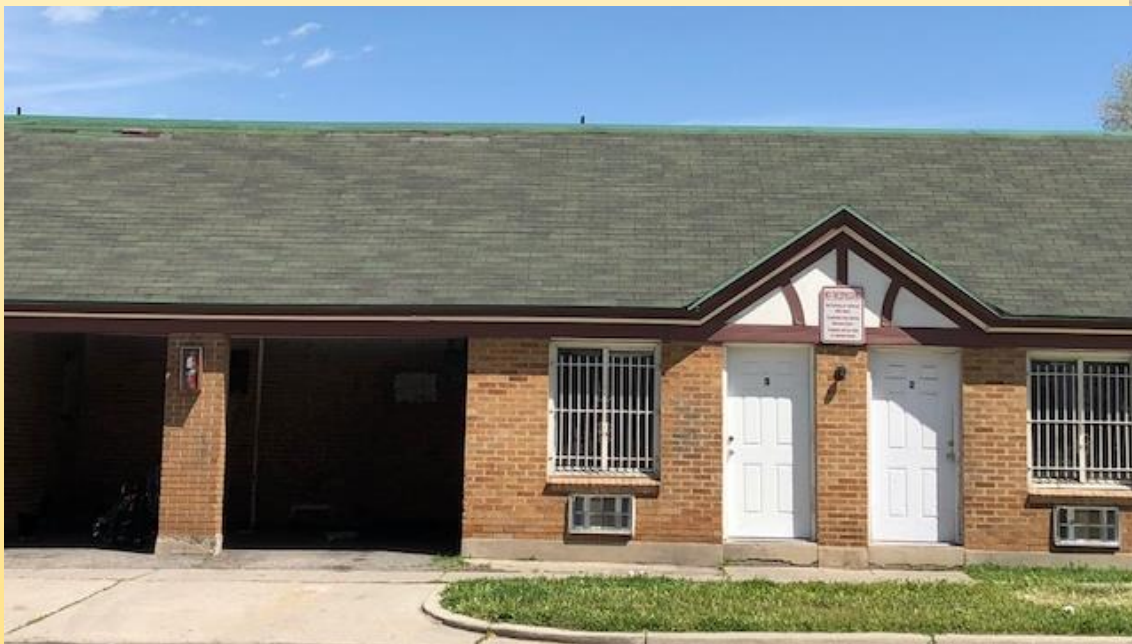

# AUTO COURTS

**South Pine  
Eagle's Roost**

**Beaver**

**Mission Auto Court, 355 E. Main St., Price, Utah**

"Recommended by Duncan Hines"

Tom's Deluxe Cottages

Panguitch

Zion's Motel

Salt Lake City

Zions Motel

Salt Lake City

ALTA MOTOR LODGE, 1899 So. State St., Salt Lake City, Utah

Member

Alta Motel

Salt Lake City