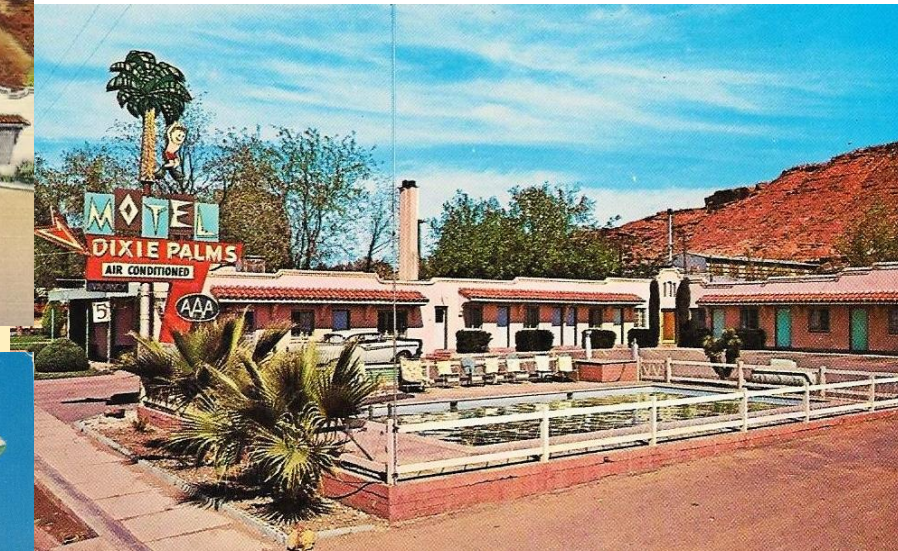

Milne Motor Court
Milne Motel
Dixie Palms Motel

St. George