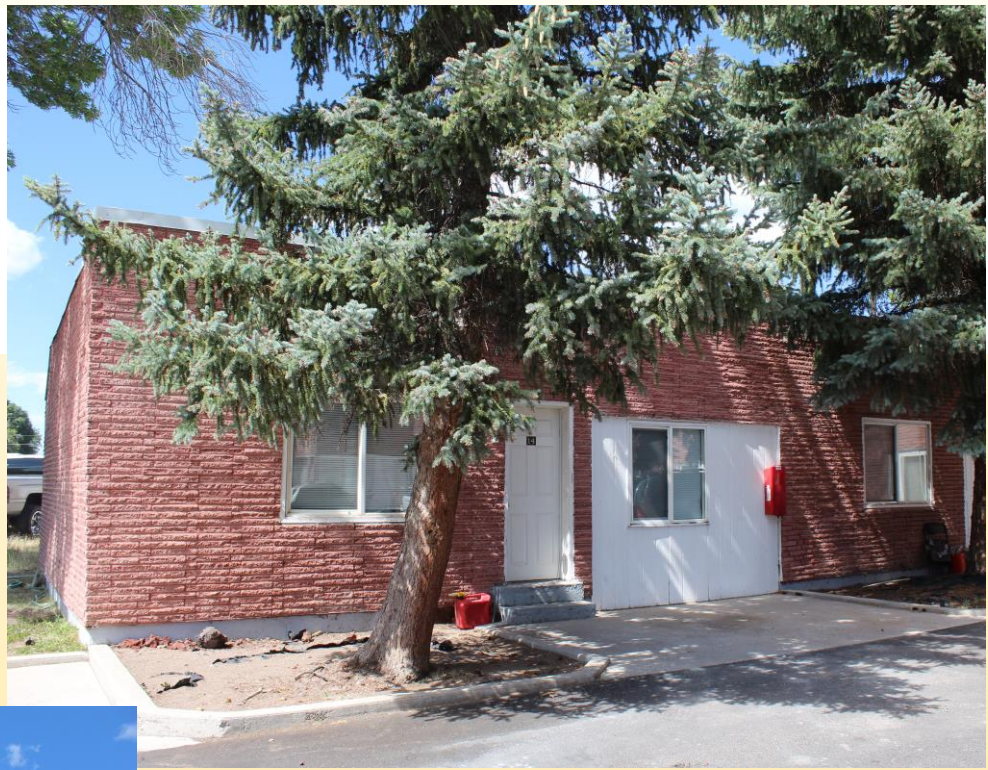

# AUTO COURTS

**South Pine  
Eagle's Roost**

**Beaver**

**Mission Auto Court, 355 E. Main St., Price, Utah**

"Recommended by Duncan Hines"

Tom's Deluxe Cottages

Panguitch

Zion's Motel

Salt Lake City

Zions Motel

Salt Lake City

ALTA MOTOR LODGE, 1899 So. State St., Salt Lake City, Utah

Member

Alta Motel

Salt Lake City